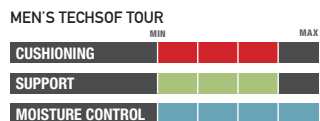

ALL STYLES ARE IN HALF DOZEN UNITS UNLESS OTHERWISE NOTED. COLORS SUBJECT TO CHANGE WITHOUT NOTICE.