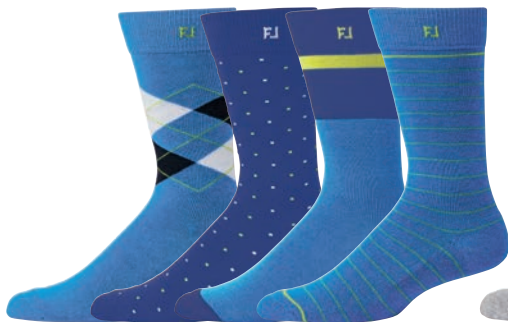

SPRING 2019 PRODRY FASHION SPORT SRP 9.00/pr • (Sold in dozens) • Avail: 1/10

17066 HYANNIS PORT COLLECTION

17064 ANAHEIM COLLECTION

17060 JUNO BEACH COLLECTION

17062 WILMINGTON COLLECTION

SPRING 2019 PRODRY FASHION CREW SRP \$11.00/pr • (Sold in dozens) • Avail: 1/10